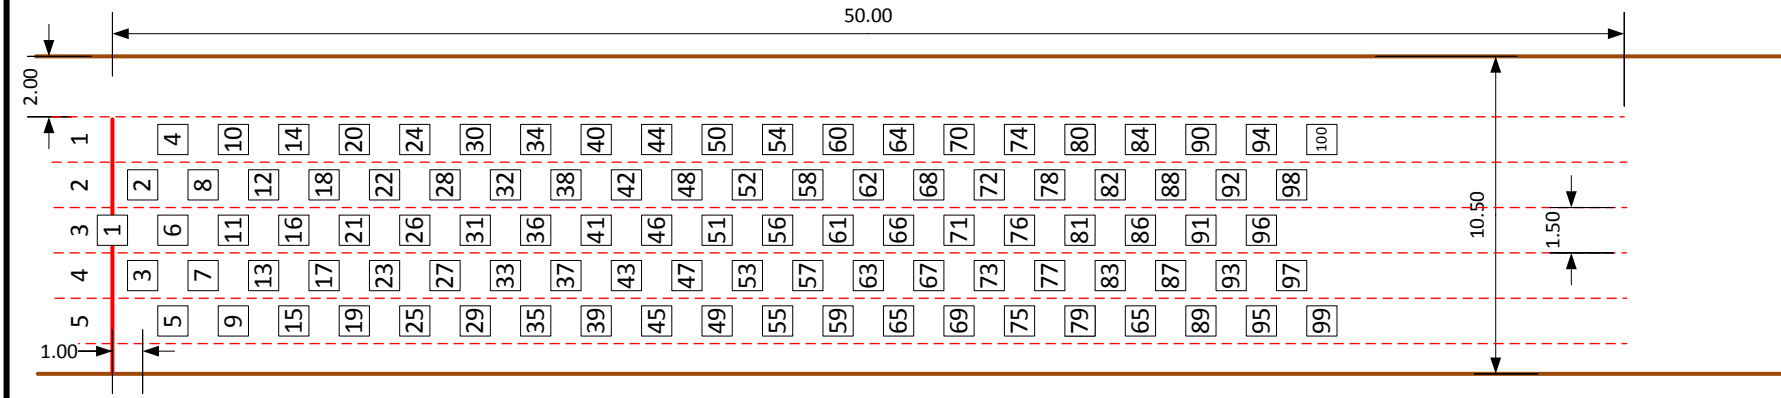

Date: 22/02/2019  
 Drawn: Philippe Daoust

Rev: 2  
 Scale: 1:500  
 Event: CSC2019

Départs groupés – Classique  
 Mass Start – Classic

**Départ  
Start**

**Arrivée  
Finish**

Date: 22/02/2019 Rev: 2

Drawn: Philippe Daoust

Scale: 1:250

Event: CSC2019

Départs groupés – Classique  
Mass Start – Classic