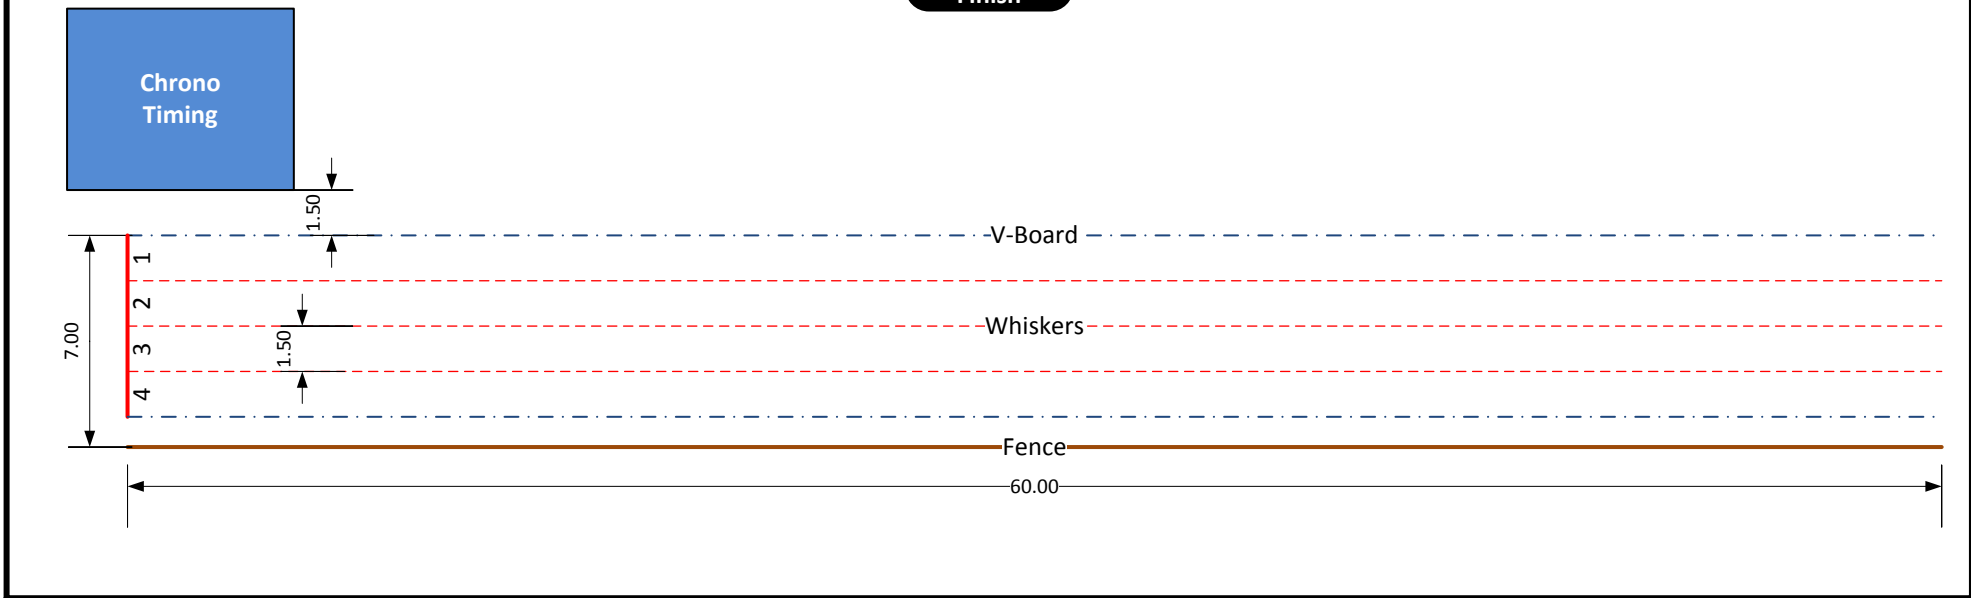

Date: 22/02/2019  
 Drawn: Philippe Daoust

Rev: 2  
 Scale: 1:500  
 Event: CSC2019

Départs groupés – Classique  
 Mass Start – Classic

**Départ  
Start**

**Arrivée  
Finish**

Date: 22/02/2019 Rev: 2

Drawn: Philippe Daoust

Scale: 1:250

Event: CSC2019

Départs groupés – Classique  
Mass Start – Classic